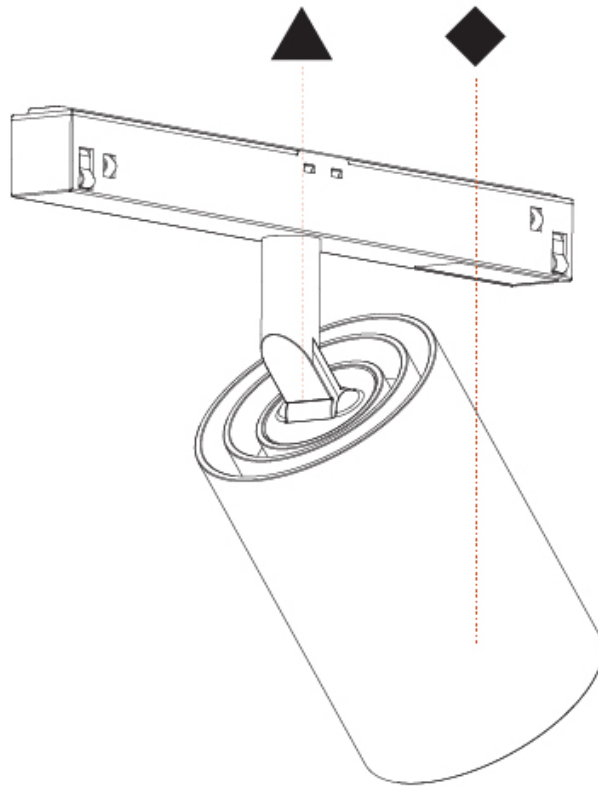

CENTRIQ FOR CLICKTRACK TRACK

A3T109-

PROJECT _____

TYPE _____

SPECIFIER _____

QUANTITY _____

DATE _____

A