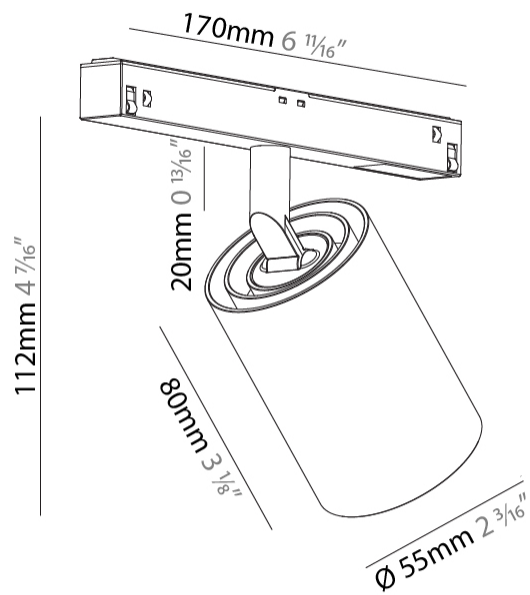

1. To build a product code in our configurator select the specify button on the base model # product page
2. To build a manual product code on this datasheet choose from the options listed below in blue font and add the suffix to the base model #

GENERAL

Series: Centriq
Subseries: Centriq for Clicktrack
Brand: Prolicht
Division: Architectural
Mounting Type: Track
Mounting Location: Ceiling
Subcategory: Spots

PHYSICAL

Shape: Cylinder
Diameter (mm): 55
Diameter (in): 2 ³/₁₆
Length (mm): 170
Length (in): 6 ¹/₁₆
Height (mm): 112
Height (in): 4 ⁷/₁₆
Light Distribution: Adjustable / Direct
Fixture Finish: SSR / BKV / CWI / CRY / HAB / UFT / ITA / RUA / FTG / MYG / LOD / PUS / FRO / FUP / KIA / POP / BLS / SPG / MEY / GOH / GUM / CHC / COM / ABZ / JAG / OBR / MOS / ROR
Fixture Material: Aluminum

ELECTRICAL

Lamp Type: LED (Zhaga Standard)
Input Wattage (W): 9
Total Output Wattage (W): 8.2
Dimming: Non-Dimmable
Driver Included: No
Driver Location: Remote
Driver Type: Constant Voltage - Universal
Driver Class: Class 2
Input Voltage (V): 48
Constant Current (MA): 700
Upon Request: 0-10Vdc dimming / DALI dimming

LED

Number of LEDs: 1
Color Temperature (°K): 2700 / 3000 / 4000
Max. Delivered Lumen (lm): 380 / 410 / 440
CRI: >90 CRI

OPTICAL

Reflector°: 9
Adjustability: Rotational 360°; Tilt 90° (±45°)

RATINGS AND CERTIFICATIONS

Certified By: Certified for North American Standards
IP rating: IP20